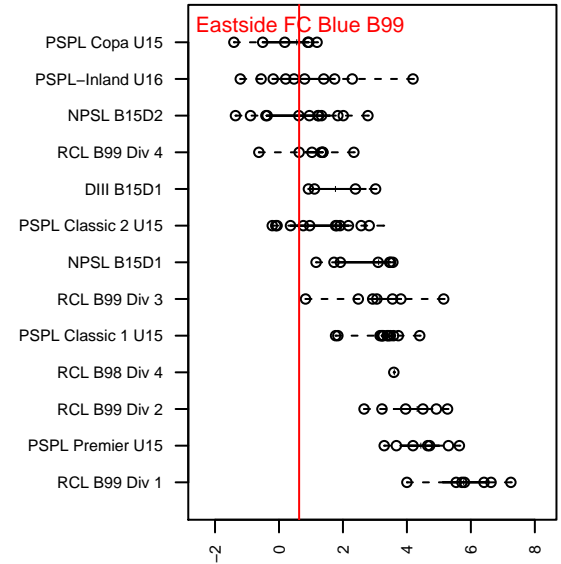

Eastside FC Blue B99

Eastside FC
 Preston, WA
 B99 total strength=1147
 attack=4.42 defense=2.51
 fall league = RCL B99 Div 4

alt names used:
 Eastside FC BU15 Blue
 Eastside FC B99 Blue C
 EASTSIDE FCEFC 99 BLUE
 Eastside FC BU15 Blue
 Eastside FC B99 Blue C

Venues played:
 2013 Challenge Cup B99 Division 2 – Challeng
 2014 Snohomish United Invit U15 Gold
 2014 Crossfire Select Cup BU15 Gold
 2014 Summer Slam U15
 2014 RCL B99 Div 4
 2014 WYS Presidents Cup B99 Division 2

**attack and defense variance (black dot)
relative to other teams
and top 10 in region**

**attack and defense rating
relative to others at age
and all opponents in last 13 months**

Performance relative to 13 month average