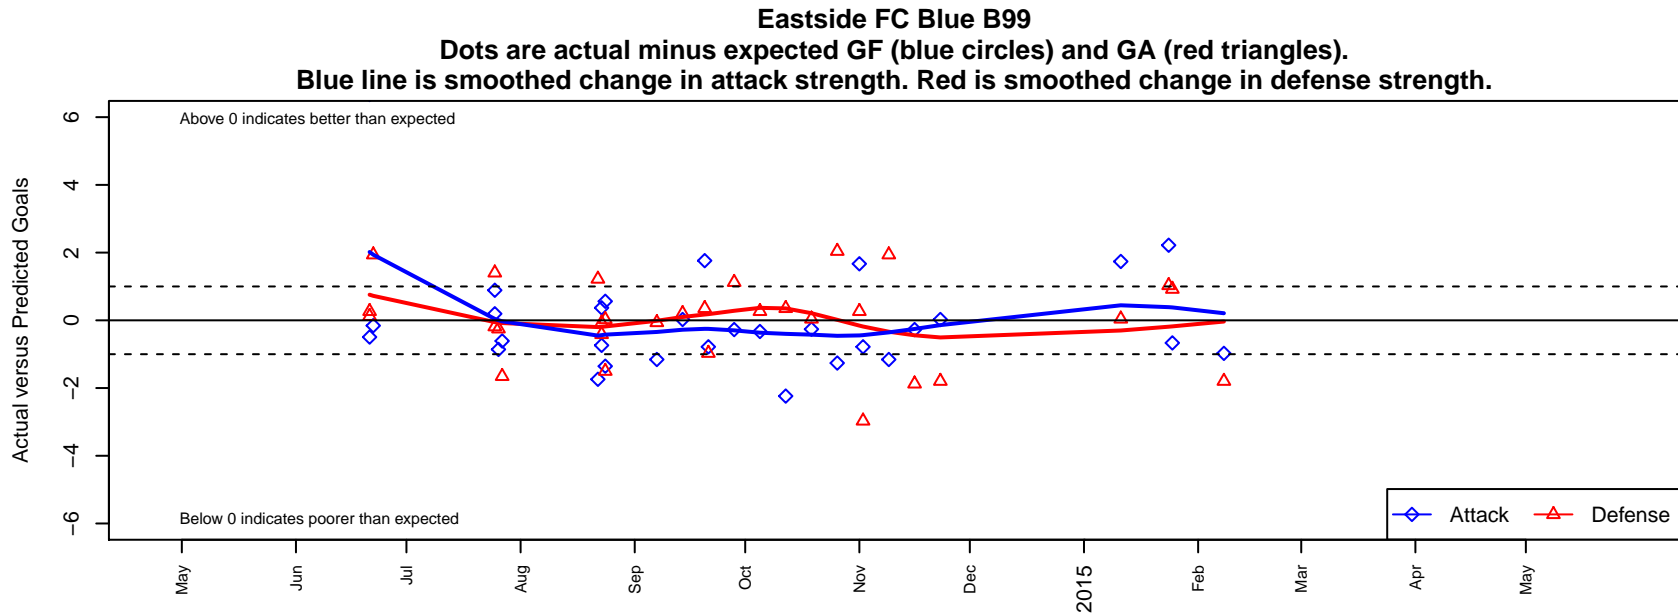

Eastside FC Blue B99

Eastside FC
 Preston, WA
 B99 total strength=1147
 attack=4.42 defense=2.51
 fall league = RCL B99 Div 4

alt names used:
 Eastside FC BU15 Blue
 Eastside FC B99 Blue C
 EASTSIDE FCEFC 99 BLUE
 Eastside FC BU15 Blue
 Eastside FC B99 Blue C

**attack and defense variance (black dot)
relative to other teams
and top 10 in region**

**attack and defense rating
relative to others at age
and all opponents in last 13 months**

Performance relative to 13 month average